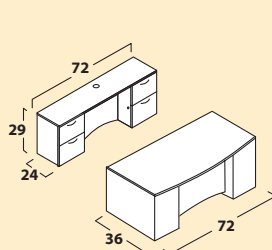

STANDARD FEATURES

- Full-to-the-floor modesty panels; easy-access grommets for cable management
- Full pedestals with locks; drawers have full extension ball bearing slides and may be upgraded to real wood
- Choice of crescent shaped handles in sleek black or chrome finish and flaired or textured in a nickel finish, for lateral, box and file drawers
- Available in high-gloss HPL (high pressure laminate) Cognac or Empire Mahogany (African Walnut)

Edge design: Transitional (S)

CONFIGURATIONS

Shown on front - PA9L with Transitional (S) edge and H3S handles

PA1
PADF3672BB
PACE2472FF

PA2
PADF3672
PACE2472FF
PADH1672

PA8L
PADF3672XB
PARB2442
PACE2472FX

PA9L
PADF3672XB
PARB2442
PACE2472LX
PAHD1672