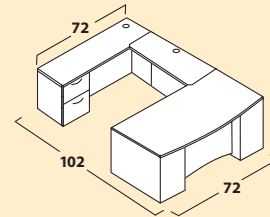

Edge design: Transitional (S)

CONFIGURATIONS

Shown on front - PA9L with Transitional (S) edge and H3S handles

PA1
PADF3672BB
PACE2472FF

PA2
PADF3672
PACE2472FF
PADH1672

PA8L
PADF3672XB
PARB2442
PACE2472FX

PA9L
PADF3672XB
PARB2442
PACE2472LX
PAHD1672

PA10L
PADF3672XB
PARB2442
PACL2472FX

PA11L
PADF3672XB
PARB2442
PACL2472FX
PAHD1672

Use “-R” or “-L” to indicate the position of the return.
Configurations are a small sample of total available. Consult price list for details.