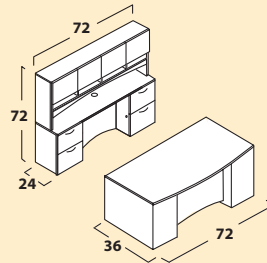

STANDARD FEATURES

- Full-to-the-floor modesty panels; easy-access grommets for cable management
- Full pedestals with locks; drawers have full extension ball bearing slides and may be upgraded to real wood
- Choice of crescent shaped handles in sleek black or chrome finish and flaired or textured in a nickel finish, for lateral, box and file drawers
- Available in high-gloss HPL (high pressure laminate) Cognac or Empire Mahogany (African Walnut)

Edge design: Transitional (S)

CONFIGURATIONS

Shown on front - PA9L with Transitional (S) edge and H3S handles

PA1
PADF3672BB
PACE2472FF

PA2
PADF3672
PACE2472FF
PADH1672

PA8L
PADF3672XB
PARB2442
PACE2472FX

PA9L
PADF3672XB
PARB2442
PACE2472LX
PAHD1672