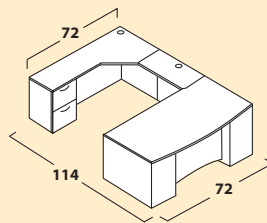

Edge design: Transitional (S)

CONFIGURATIONS

Shown on front - PA9L with Transitional (S) edge and H3S handles

PA1
PADF3672BB
PACE2472FF

PA2
PADF3672
PACE2472FF
PADH1672

PA8L
PADF3672XB
PARB2442
PACE2472FX

PA9L
PADF3672XB
PARB2442
PACE2472LX
PAHD1672

PA10L
PADF3672XB
PARB2442
PACL2472FX

PA11L
PADF3672XB
PARB2442
PACL2472FX
PAHD1672

Use “-R” or “-L” to indicate the position of the return.
Configurations are a small sample of total available. Consult price list for details.