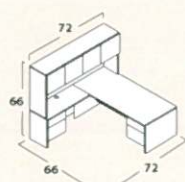

Above and on the Cover, Configuration ET8-R.
Notice above that with the addition of a spacious lateral file (matching credenza height and depth), paper management becomes efficient, saves steps and promotes order.

CONFIGURATIONS

ET1-L

- 1 ET-DE3066XP
- 1 ET-RL2042PX

ET2-L

- 1 ET-DE3066XP
- 1 ET-RL2042PX
- 1 ET-HN1472

ET3-L

- 1 ET-DE3066XP
- 1 ET-RL2042PX
- 1 ET-HD1472

ET4