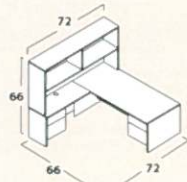

ET2-L

- 1 ET-DE3066XP
- 1 ET-RL2042PX
- 1 ET-HN1472