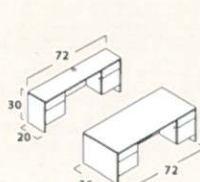

Above and on the Cover, Configuration ET8-R.
Notice above that with the addition of a spacious lateral file (matching credenza height and depth), paper management becomes efficient, saves steps and promotes order.

CONFIGURATIONS

ET1-L

- 1 ET-DE3066XP
- 1 ET-RL2042PX

ET2-L

- 1 ET-DE3066XP
- 1 ET-RL2042PX
- 1 ET-HN1472

ET3-L

- 1 ET-DE3066XP
- 1 ET-RL2042PX
- 1 ET-HD1472

ET4